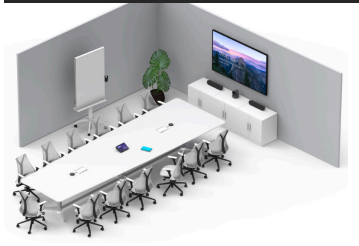

4-6p

6-10p

+10p

Small

Medium

Large

- ▶ Carefree wireless presentation & video conferencing
- ▶ Digital Signage before & after your meetings
- ▶ 0800 helpdesk 24/7 available & 5/7 onsite support
- ▶ Old material is recycled free of charge
- ▶ Installation & adoption training Included