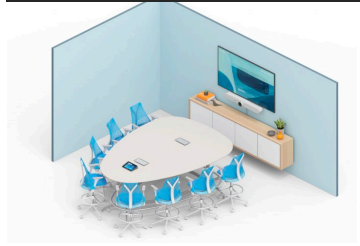

4-6p

6-10p

+10p

Small

Medium

Large

- ▶ Carefree wireless presentation & video conferencing
- ▶ Digital Signage before & after your meetings
- ▶ 0800 helpdesk 24/7 available & 5/7 onsite support
- ▶ Old material is recycled free of charge
- ▶ Installation & adoption training Included